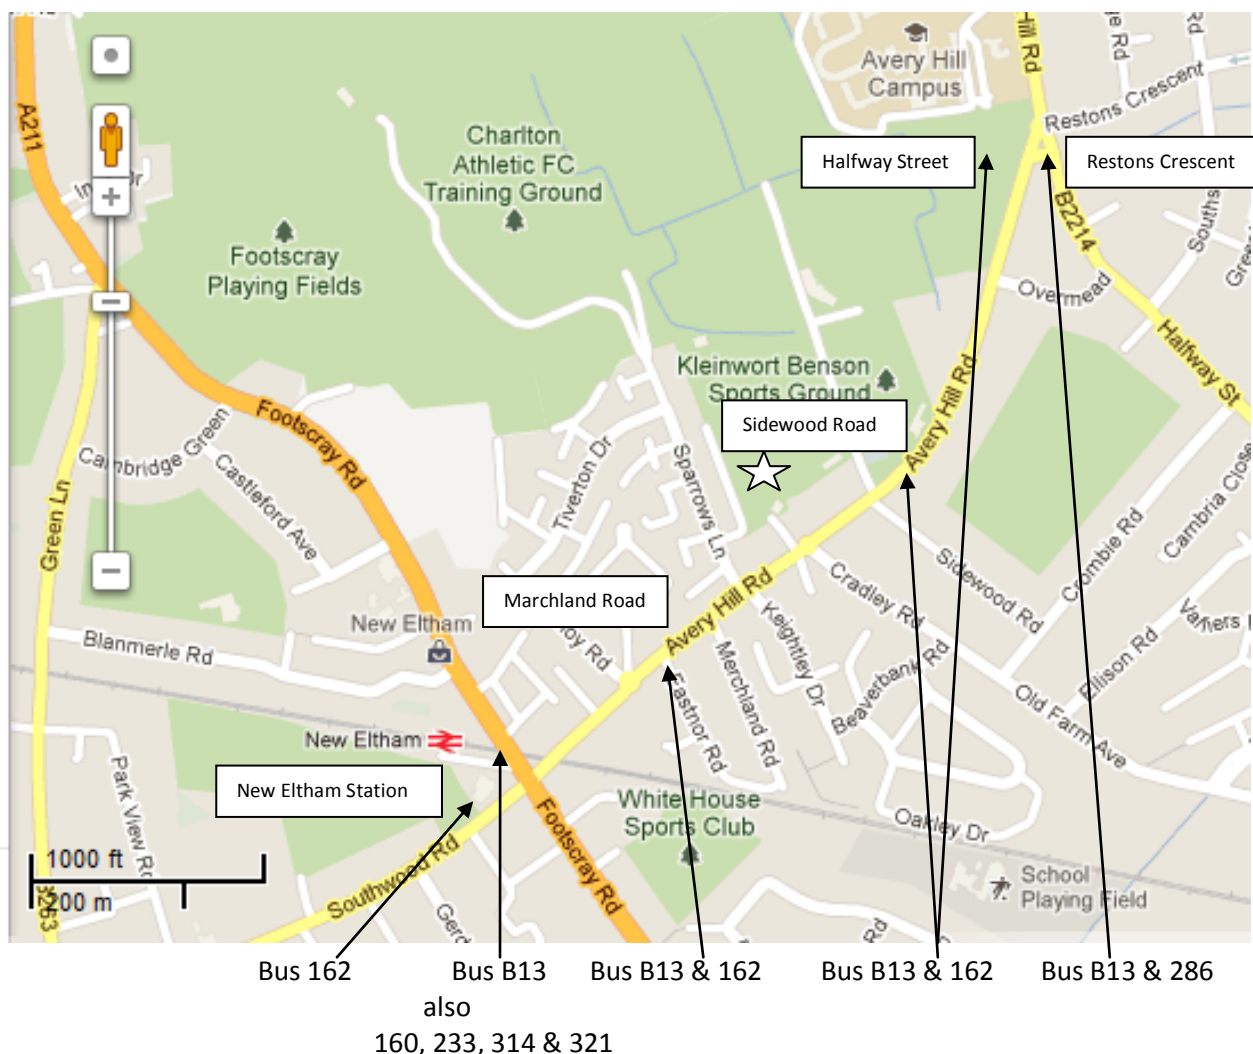

Buses B13 and 162 are the closest to 2012L. A list of the convenient routes is given below together with their major connection points.

Bus Routes serving Activity Centre or New Eltham Railway Station:-

see <http://www.tfl.gov.uk/tfl/gettingaround/maps/buses/pdf/neweltham-10533.pdf>

- B13 Bexleyheath to New Eltham Railway Station
- 160 Sidcup Station, Eltham High Street to Catford
- 162 Beckenham Junction Station to Eltham Bus Station
- 233 Swanley, Sidcup to Eltham Bus Station
- 286 Queen Mary's Hospital Sidcup, to Eltham Station, Greenwich (Cutty Sark)
- 314 New Addington, Bromley to Eltham Bus Station
- 321 Footscray (Tesco), Sidcup, Eltham High Street, Lewisham to New Cross (Sainsbury's)

Bus Routes serving Eltham Railway Station and/or Eltham High Street:-

see <http://www.tfl.gov.uk/tfl/gettingaround/maps/buses/pdf/eltham-2083.pdf>

- 124 Catford to Eltham (Southend Crescent)
- 126 Bromley South to Eltham High Street
- 132 Bexleyheath, Eltham High Street to North Greenwich
- 161 Chislehurst War Memorial, Eltham Church/ High Street, Woolwich to North Greenwich
- B16 Bexleyheath, Eltham High Street to Kidbrooke Station